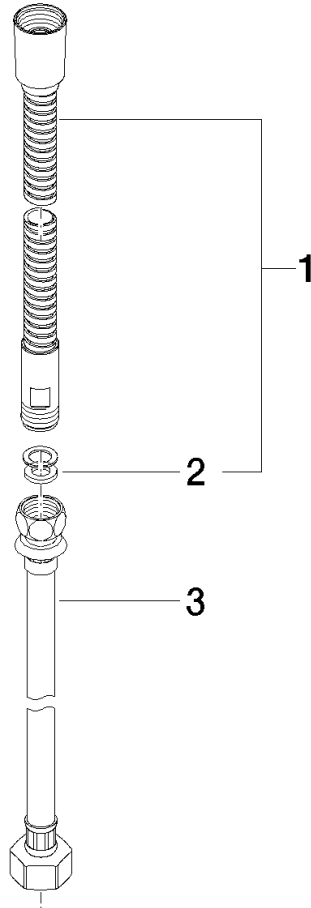

**Metal shower hose in two parts 1/2" x 3/8" x 2250 mm - Chrome**

IMO

28 323 970

Fits: IMO, LULU, MADISON, MEM, TARA,  
CL.1, LISSÉ, VAIA, META, CYO

	Chrome	28 323 970-00
	Brushed Platinum	28 323 970-06
	Platinum	28 323 970-08
	Durabross (23kt Gold)	28 323 970-09
	Dark Chrome	28 323 970-19
	Light Gold	28 323 970-26
	Brushed Light Gold	28 323 970-27
	Brushed Durabross (23kt Gold)	28 323 970-28
	Matte Black	28 323 970-33
	Brushed Bronze	28 323 970-42
	Brushed Champagne (22kt Gold)	28 323 970-46
	Champagne (22kt Gold)	28 323 970-47
	Brushed Chrome	28 323 970-93
	Brushed Dark Platinum	28 323 970-99

Metal shower hose in two parts 1/2" x 3/8" x 2250 mm - Chrome

---

IMO

28 323 970

Metal shower hose in two parts 1/2" x 3/8" x 2250 mm - Chrome

---

IMO

28 323 970

28 323 970

Parts for other finishes can be found here: Brushed  
Platinum

Spare parts list

No.	Item Number	Name	Quantity used	Delivery time
1	28 322 970-00	Metal shower hose 1/2" x 3/8" x 1750 mm - Chrome	1	2
2	90 14 20 026 00 90	seal	1	2
3	12 505 970 90	High pressure hose 1/2" x 3/8" x 500 mm -	1	2